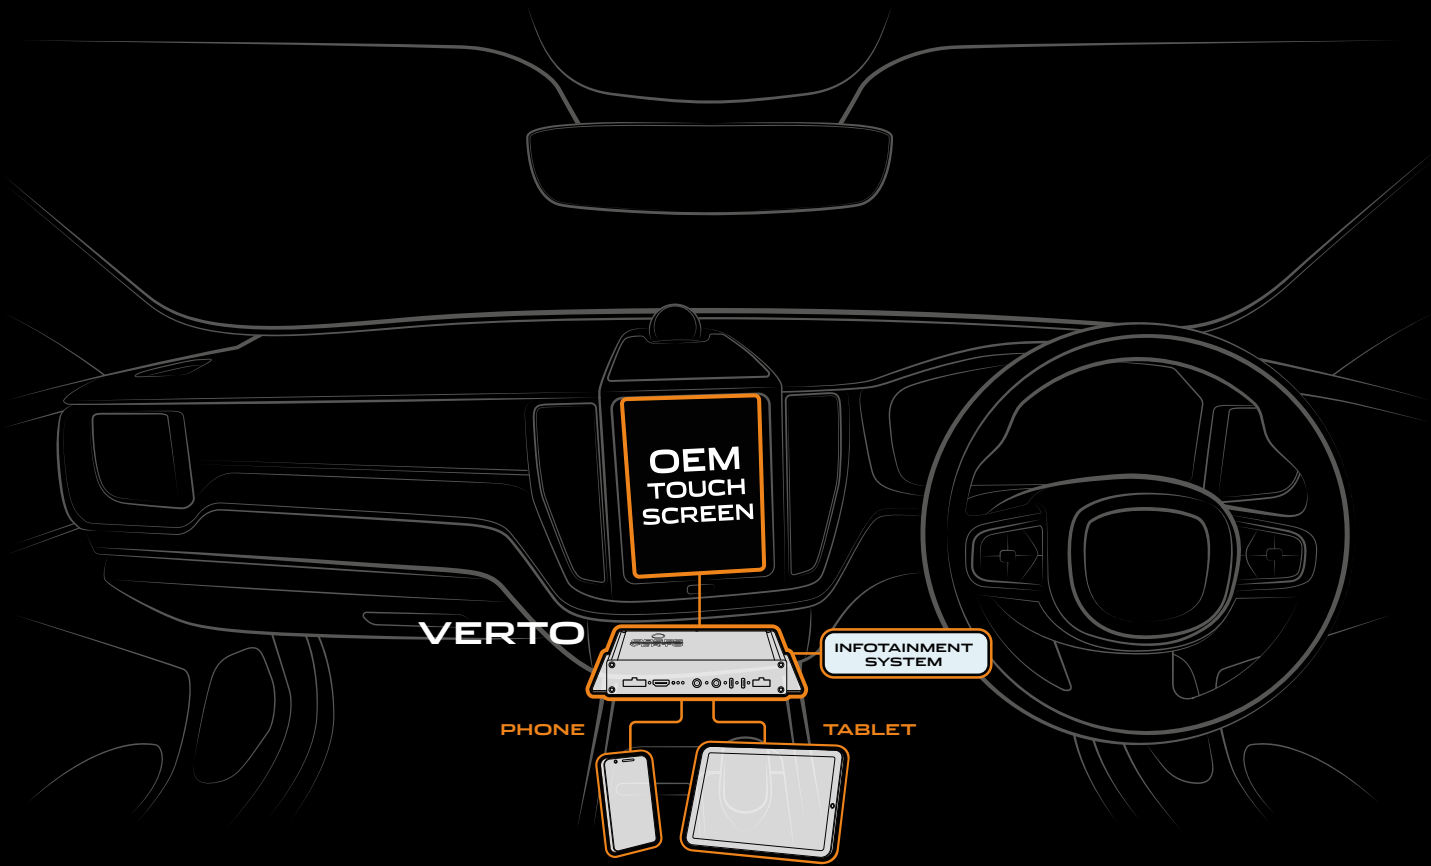

UK Ambulance
Radio Programme

Ambulance
Dispatch

Roadside
Assistance

Utility Company
Dispatch

Public Safety
Command and Control

Logistics

OEM Vehicle Infotainment

SAFE CONTROL OF EMERGENCY AND SPECIALIST VEHICLE EQUIPMENT

- Optimises control of vehicle systems
- Improves driver safety
- Reduces cost by simpler equipment integration
- Aids compliance with vehicle use legislation

OpSES **VERTO** integrates seamlessly with third party systems and unifies their control interfaces onto the vehicle's existing touchscreen display.

Get in touch with us today to discover how OpSES **VERTO** can simplify your vehicle integration.

Unit 3, The Old Stables, Punshott Lane, West Tisted
 Hampshire, SO24 0HJ, United Kingdom
 Tel: +44 (0) 1962 607000